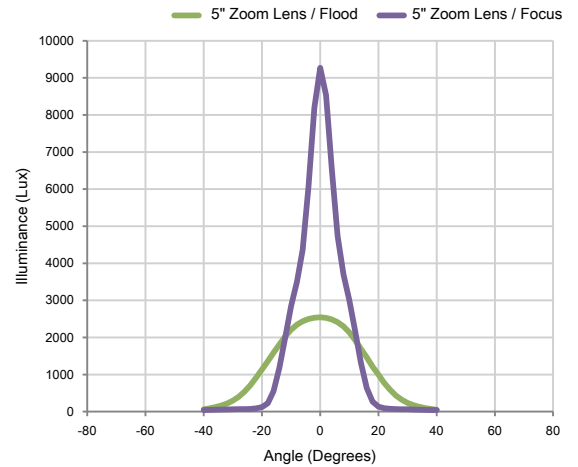

OPTICAL SPECTRUM

LIGHT DISTRIBUTION IN LUX

BEAM PROFILE

T365 5" Zoom Lens / Flood

Beam Angle ϕ : 36.3°

T365 5" Zoom Lens / Focus

Beam Angle ϕ : 11.9°

ILLUMINATION TABLE

ILLUMINATION CHART

MECHANICAL DIMENSIONS

BEAM ANGLE & CENTER LUX COMPARISON

| Product | Beam Angle | Field Angle | Center Lux Ratio |
|---------------------------|------------|-------------|------------------|
| T365 5" Zoom Lens / Flood | 36.3° | 60.6° | 100% |
| T365 5" Zoom Lens / Focus | 11.9° | 30.0° | 364% |