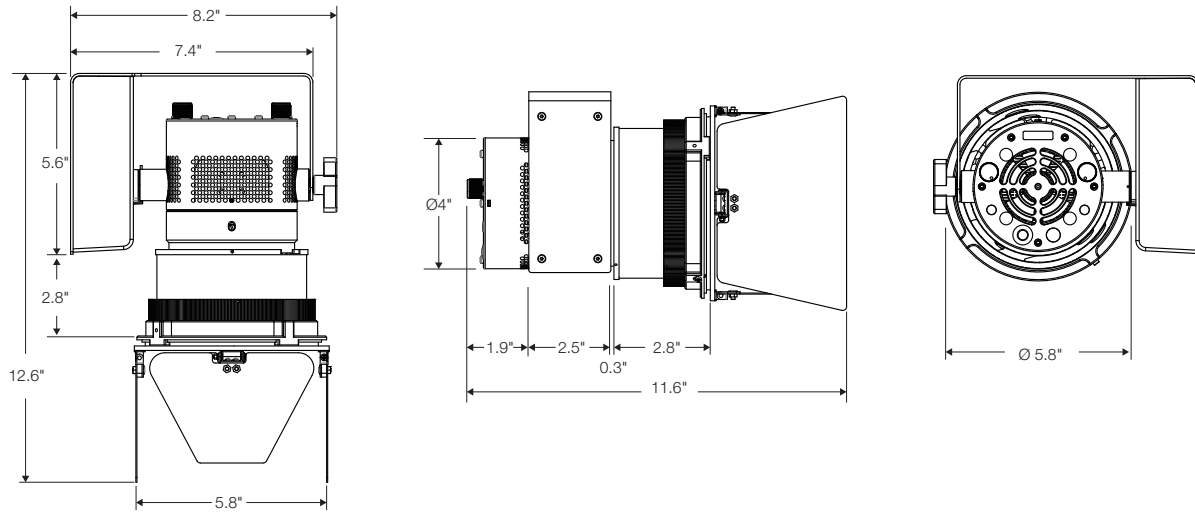

T365 Tuna Sun LED Track Grow Light

Full Spectrum, Tunable CCT, High Yield

| | |
|-----------------------------------|---|
| Power Consumption | 85WAC Max. |
| Input Voltage | 120VAC / 60Hz |
| LED Source | DiCon's Dense Matrix LED |
| Dimensions (w/ barndoors) | L12 1 ⁹ / ₃₂ " x W 8 1 ³ / ₆₄ " x H 11 1 ⁹ / ₃₂ " L320mm x W208 mm x H295 mm |
| Dimensions (w/o barndoors) | L 8 1 ³ / ₃₂ " x W 8 1 ³ / ₆₄ " x H 7 1 ¹ / ₂ " L213mm x W208 mm x H190 mm |
| Light Body Material/Finish | Plastic / Black or White |
| Weight (w/ barndoors) | 4.08 lbs / 1.85 kg |
| Weight (w/o barndoors) | 3.57 lbs / 1.62 kg |
| Thermal | Advanced Heat Sink Cooling |
| Heat Value | 232.55 BTU/hr |
| Acoustic Noise | < 21dB |
| Operating Temp | 32 - 104°F / 0° - 40°C |
| Color Temperature | 6,000K - 9,000K |
| Dimming | 2 - 100% |
| Control | Manual, DMX |
| Display | OLED Screen |
| Installation | EUTRAC Track |
| Applications | Living Walls, Public Aquariums, Aquaculture |

OPTICAL SPECTRUM

LIGHT DISTRIBUTION IN LUX

BEAM PROFILE

T365 5" Zoom Lens / Flood

Beam Angle ϕ : 36.3°

T365 5" Zoom Lens / Focus

Beam Angle ϕ : 11.9°

ILLUMINATION TABLE

ILLUMINATION CHART

MECHANICAL DIMENSIONS

BEAM ANGLE & CENTER LUX COMPARISON

| Product | Beam Angle | Field Angle | Center Lux Ratio |
|---------------------------|------------|-------------|------------------|
| T365 5" Zoom Lens / Flood | 36.3° | 60.6° | 100% |
| T365 5" Zoom Lens / Focus | 11.9° | 30.0° | 364% |