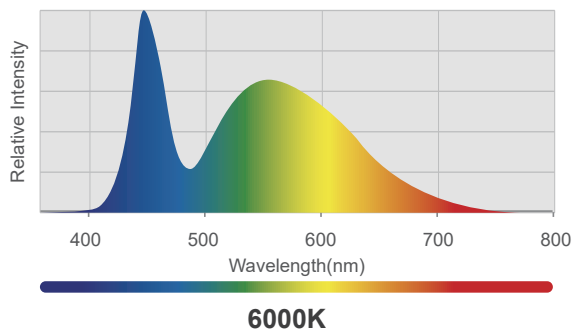

T365 Tuna Sun LED Track Grow Light

Full Spectrum, Tunable CCT, High Yield

| | |
|-----------------------------------|---|
| Power Consumption | 85WAC Max. |
| Input Voltage | 120VAC / 60Hz |
| LED Source | DiCon's Dense Matrix LED |
| Dimensions (w/ barndoors) | L12 1 ⁹ / ₃₂ " x W 8 1 ³ / ₆₄ " x H 11 1 ⁹ / ₃₂ " L320mm x W208 mm x H295 mm |
| Dimensions (w/o barndoors) | L 8 1 ³ / ₃₂ " x W 8 1 ³ / ₆₄ " x H 7 1 ¹ / ₂ " L213mm x W208 mm x H190 mm |
| Light Body Material/Finish | Plastic / Black or White |
| Weight (w/ barndoors) | 4.08 lbs / 1.85 kg |
| Weight (w/o barndoors) | 3.57 lbs / 1.62 kg |
| Thermal | Advanced Heat Sink Cooling |
| Heat Value | 232.55 BTU/hr |
| Acoustic Noise | < 21dB |
| Operating Temp | 32 - 104°F / 0° - 40°C |
| Color Temperature | 6,000K - 9,000K |
| Dimming | 2 - 100% |
| Control | Manual, DMX |
| Display | OLED Screen |
| Installation | EUTRAC Track |
| Applications | Living Walls, Public Aquariums, Aquaculture |

OPTICAL SPECTRUM

LIGHT DISTRIBUTION IN LUX

BEAM PROFILE

T365 5" Zoom Lens / Flood

Beam Angle ϕ : 36.3°

T365 5" Zoom Lens / Focus

Beam Angle ϕ : 11.9°

ILLUMINATION TABLE

ILLUMINATION CHART

MECHANICAL DIMENSIONS

BEAM ANGLE & CENTER LUX COMPARISON

| Product | Beam Angle | Field Angle | Center Lux Ratio |
|---------------------------|------------|-------------|------------------|
| T365 5" Zoom Lens / Flood | 36.3° | 60.6° | 100% |
| T365 5" Zoom Lens / Focus | 11.9° | 30.0° | 364% |