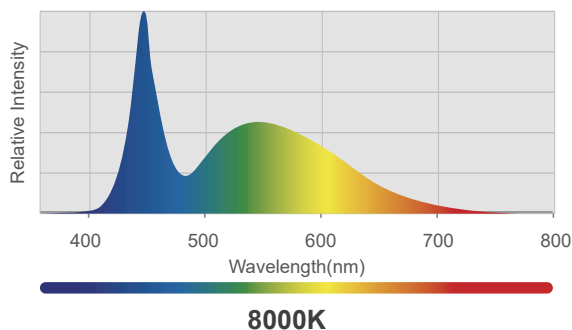

T365 Tuna Sun LED Track Grow Light

Full Spectrum, Tunable CCT, High Yield

| | |
|-----------------------------------|---|
| Power Consumption | 85WAC Max. |
| Input Voltage | 120VAC / 60Hz |
| LED Source | DiCon's Dense Matrix LED |
| Dimensions (w/ barndoors) | L12 1 ⁹ / ₃₂ " x W 8 1 ³ / ₆₄ " x H 11 1 ⁹ / ₃₂ " L320mm x W208 mm x H295 mm |
| Dimensions (w/o barndoors) | L 8 1 ³ / ₃₂ " x W 8 1 ³ / ₆₄ " x H 7 1 ¹ / ₂ " L213mm x W208 mm x H190 mm |
| Light Body Material/Finish | Plastic / Black or White |
| Weight (w/ barndoors) | 4.08 lbs / 1.85 kg |
| Weight (w/o barndoors) | 3.57 lbs / 1.62 kg |
| Thermal | Advanced Heat Sink Cooling |
| Heat Value | 232.55 BTU/hr |
| Acoustic Noise | < 21dB |
| Operating Temp | 32 - 104°F / 0° - 40°C |
| Color Temperature | 6,000K - 9,000K |
| Dimming | 2 - 100% |
| Control | Manual, DMX |
| Display | OLED Screen |
| Installation | EUTRAC Track |
| Applications | Living Walls, Public Aquariums, Aquaculture |

OPTICAL SPECTRUM

LIGHT DISTRIBUTION IN LUX

BEAM PROFILE

T365 5" Zoom Lens / Flood

Beam Angle ϕ : 36.3°

T365 5" Zoom Lens / Focus

Beam Angle ϕ : 11.9°

ILLUMINATION TABLE

ILLUMINATION CHART

MECHANICAL DIMENSIONS

BEAM ANGLE & CENTER LUX COMPARISON

| Product | Beam Angle | Field Angle | Center Lux Ratio |
|---------------------------|------------|-------------|------------------|
| T365 5" Zoom Lens / Flood | 36.3° | 60.6° | 100% |
| T365 5" Zoom Lens / Focus | 11.9° | 30.0° | 364% |