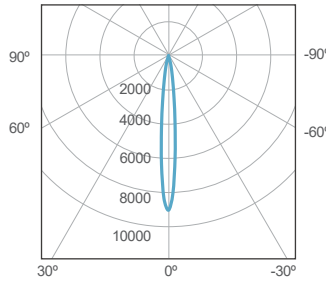

T365 Tuna Sun LED Track Grow Light

Full Spectrum, Tunable CCT, High Yield

| | |
|-----------------------------------|---|
| Power Consumption | 85WAC Max. |
| Input Voltage | 120VAC / 60Hz |
| LED Source | DiCon's Dense Matrix LED |
| Dimensions (w/ barndoors) | L12 1 ⁹ / ₃₂ " x W 8 1 ³ / ₆₄ " x H 11 1 ⁹ / ₃₂ " L320mm x W208 mm x H295 mm |
| Dimensions (w/o barndoors) | L 8 1 ³ / ₃₂ " x W 8 1 ³ / ₆₄ " x H 7 1 ¹ / ₂ " L213mm x W208 mm x H190 mm |
| Light Body Material/Finish | Plastic / Black or White |
| Weight (w/ barndoors) | 4.08 lbs / 1.85 kg |
| Weight (w/o barndoors) | 3.57 lbs / 1.62 kg |
| Thermal | Advanced Heat Sink Cooling |
| Heat Value | 232.55 BTU/hr |
| Acoustic Noise | < 21dB |
| Operating Temp | 32 - 104°F / 0° - 40°C |
| Color Temperature | 6,000K - 9,000K |
| Dimming | 2 - 100% |
| Control | Manual, DMX |
| Display | OLED Screen |
| Installation | EUTRAC Track |
| Applications | Living Walls, Public Aquariums, Aquaculture |

OPTICAL SPECTRUM

LIGHT DISTRIBUTION IN LUX

BEAM PROFILE

T365 5" Zoom Lens / Flood

Beam Angle ϕ : 36.3°

T365 5" Zoom Lens / Focus

Beam Angle ϕ : 11.9°

ILLUMINATION TABLE

ILLUMINATION CHART

MECHANICAL DIMENSIONS

BEAM ANGLE & CENTER LUX COMPARISON

| Product | Beam Angle | Field Angle | Center Lux Ratio |
|---------------------------|------------|-------------|------------------|
| T365 5" Zoom Lens / Flood | 36.3° | 60.6° | 100% |
| T365 5" Zoom Lens / Focus | 11.9° | 30.0° | 364% |