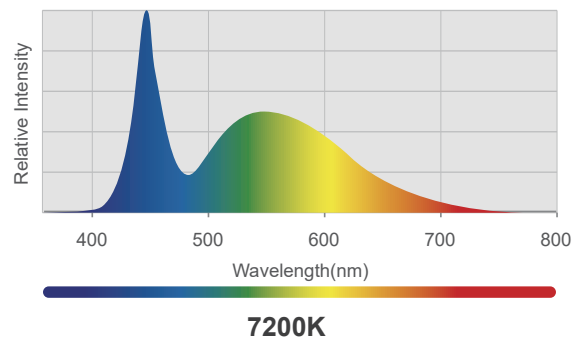

T365 Tuna Sun LED Track Grow Light

Full Spectrum, Tunable CCT, High Yield

| | |
|-----------------------------------|---|
| Power Consumption | 85WAC Max. |
| Input Voltage | 120VAC / 60Hz |
| LED Source | DiCon's Dense Matrix LED |
| Dimensions (w/ barndoors) | L12 1 ⁹ / ₃₂ " x W 8 1 ³ / ₆₄ " x H 11 1 ⁹ / ₃₂ " L320mm x W208 mm x H295 mm |
| Dimensions (w/o barndoors) | L 8 1 ³ / ₃₂ " x W 8 1 ³ / ₆₄ " x H 7 1 ¹ / ₂ " L213mm x W208 mm x H190 mm |
| Light Body Material/Finish | Plastic / Black or White |
| Weight (w/ barndoors) | 4.08 lbs / 1.85 kg |
| Weight (w/o barndoors) | 3.57 lbs / 1.62 kg |
| Thermal | Advanced Heat Sink Cooling |
| Heat Value | 232.55 BTU/hr |
| Acoustic Noise | < 21dB |
| Operating Temp | 32 - 104°F / 0° - 40°C |
| Color Temperature | 6,000K - 9,000K |
| Dimming | 2 - 100% |
| Control | Manual, DMX |
| Display | OLED Screen |
| Installation | EUTRAC Track |
| Applications | Living Walls, Public Aquariums, Aquaculture |

OPTICAL SPECTRUM

LIGHT DISTRIBUTION IN LUX

BEAM PROFILE

T365 5" Zoom Lens / Flood

Beam Angle ϕ : 36.3°

T365 5" Zoom Lens / Focus

Beam Angle ϕ : 11.9°

ILLUMINATION TABLE

ILLUMINATION CHART

MECHANICAL DIMENSIONS

BEAM ANGLE & CENTER LUX COMPARISON

| Product | Beam Angle | Field Angle | Center Lux Ratio |
|---------------------------|------------|-------------|------------------|
| T365 5" Zoom Lens / Flood | 36.3° | 60.6° | 100% |
| T365 5" Zoom Lens / Focus | 11.9° | 30.0° | 364% |