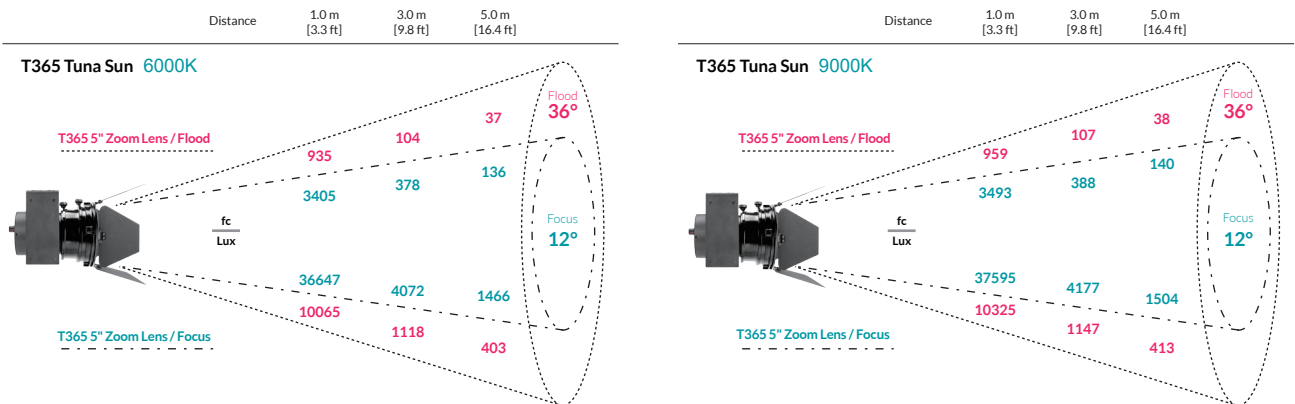

T365 Tuna Sun LED Track Grow Light

Full Spectrum, Tunable CCT, High Yield

| | |
|-----------------------------------|---|
| Power Consumption | 85WAC Max. |
| Input Voltage | 120VAC / 60Hz |
| LED Source | DiCon's Dense Matrix LED |
| Dimensions (w/ barndoors) | L12 1 ⁹ / ₃₂ " x W 8 1 ³ / ₆₄ " x H 11 1 ⁹ / ₃₂ " L320mm x W208 mm x H295 mm |
| Dimensions (w/o barndoors) | L 8 1 ³ / ₃₂ " x W 8 1 ³ / ₆₄ " x H 7 1 ¹ / ₂ " L213mm x W208 mm x H190 mm |
| Light Body Material/Finish | Plastic / Black or White |
| Weight (w/ barndoors) | 4.08 lbs / 1.85 kg |
| Weight (w/o barndoors) | 3.57 lbs / 1.62 kg |
| Thermal | Advanced Heat Sink Cooling |
| Heat Value | 232.55 BTU/hr |
| Acoustic Noise | < 21dB |
| Operating Temp | 32 - 104°F / 0° - 40°C |
| Color Temperature | 6,000K - 9,000K |
| Dimming | 2 - 100% |
| Control | Manual, DMX |
| Display | OLED Screen |
| Installation | EUTRAC Track |
| Applications | Living Walls, Public Aquariums, Aquaculture |

OPTICAL SPECTRUM

LIGHT DISTRIBUTION IN LUX

BEAM PROFILE

T365 5" Zoom Lens / Flood

Beam Angle ϕ : 36.3°

T365 5" Zoom Lens / Focus

Beam Angle ϕ : 11.9°

ILLUMINATION TABLE

ILLUMINATION CHART

MECHANICAL DIMENSIONS

BEAM ANGLE & CENTER LUX COMPARISON

| Product | Beam Angle | Field Angle | Center Lux Ratio |
|---------------------------|------------|-------------|------------------|
| T365 5" Zoom Lens / Flood | 36.3° | 60.6° | 100% |
| T365 5" Zoom Lens / Focus | 11.9° | 30.0° | 364% |