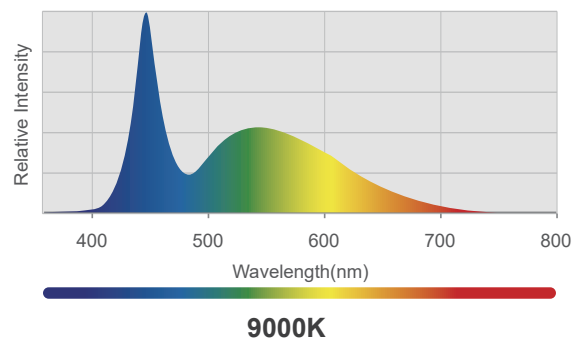

T365 Tuna Sun LED Track Grow Light

Full Spectrum, Tunable CCT, High Yield

| | |
|-----------------------------------|---|
| Power Consumption | 85WAC Max. |
| Input Voltage | 120VAC / 60Hz |
| LED Source | DiCon's Dense Matrix LED |
| Dimensions (w/ barndoors) | L12 1 ⁹ / ₃₂ " x W 8 1 ³ / ₆₄ " x H 11 1 ⁹ / ₃₂ " L320mm x W208 mm x H295 mm |
| Dimensions (w/o barndoors) | L 8 1 ³ / ₃₂ " x W 8 1 ³ / ₆₄ " x H 7 1 ¹ / ₂ " L213mm x W208 mm x H190 mm |
| Light Body Material/Finish | Plastic / Black or White |
| Weight (w/ barndoors) | 4.08 lbs / 1.85 kg |
| Weight (w/o barndoors) | 3.57 lbs / 1.62 kg |
| Thermal | Advanced Heat Sink Cooling |
| Heat Value | 232.55 BTU/hr |
| Acoustic Noise | < 21dB |
| Operating Temp | 32 - 104°F / 0° - 40°C |
| Color Temperature | 6,000K - 9,000K |
| Dimming | 2 - 100% |
| Control | Manual, DMX |
| Display | OLED Screen |
| Installation | EUTRAC Track |
| Applications | Living Walls, Public Aquariums, Aquaculture |

OPTICAL SPECTRUM

LIGHT DISTRIBUTION IN LUX

BEAM PROFILE

T365 5" Zoom Lens / Flood

Beam Angle ϕ : 36.3°

T365 5" Zoom Lens / Focus

Beam Angle ϕ : 11.9°

ILLUMINATION TABLE

ILLUMINATION CHART

MECHANICAL DIMENSIONS

BEAM ANGLE & CENTER LUX COMPARISON

| Product | Beam Angle | Field Angle | Center Lux Ratio |
|---------------------------|------------|-------------|------------------|
| T365 5" Zoom Lens / Flood | 36.3° | 60.6° | 100% |
| T365 5" Zoom Lens / Focus | 11.9° | 30.0° | 364% |