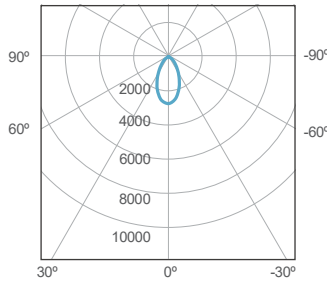

T365 Tuna Sun LED Track Grow Light

Full Spectrum, Tunable CCT, High Yield

| | |
|-----------------------------------|---|
| Power Consumption | 85WAC Max. |
| Input Voltage | 120VAC / 60Hz |
| LED Source | DiCon's Dense Matrix LED |
| Dimensions (w/ barndoors) | L12 1 ⁹ / ₃₂ " x W 8 1 ³ / ₆₄ " x H 11 1 ⁹ / ₃₂ " L320mm x W208 mm x H295 mm |
| Dimensions (w/o barndoors) | L 8 1 ³ / ₃₂ " x W 8 1 ³ / ₆₄ " x H 7 1 ¹ / ₂ " L213mm x W208 mm x H190 mm |
| Light Body Material/Finish | Plastic / Black or White |
| Weight (w/ barndoors) | 4.08 lbs / 1.85 kg |
| Weight (w/o barndoors) | 3.57 lbs / 1.62 kg |
| Thermal | Advanced Heat Sink Cooling |
| Heat Value | 232.55 BTU/hr |
| Acoustic Noise | < 21dB |
| Operating Temp | 32 - 104°F / 0° - 40°C |
| Color Temperature | 6,000K - 9,000K |
| Dimming | 2 - 100% |
| Control | Manual, DMX |
| Display | OLED Screen |
| Installation | EUTRAC Track |
| Applications | Living Walls, Public Aquariums, Aquaculture |

OPTICAL SPECTRUM

LIGHT DISTRIBUTION IN LUX

BEAM PROFILE

T365 5" Zoom Lens / Flood

Beam Angle ϕ : 36.3°

T365 5" Zoom Lens / Focus

Beam Angle ϕ : 11.9°

ILLUMINATION TABLE

ILLUMINATION CHART

MECHANICAL DIMENSIONS

BEAM ANGLE & CENTER LUX COMPARISON

| Product | Beam Angle | Field Angle | Center Lux Ratio |
|---------------------------|------------|-------------|------------------|
| T365 5" Zoom Lens / Flood | 36.3° | 60.6° | 100% |
| T365 5" Zoom Lens / Focus | 11.9° | 30.0° | 364% |